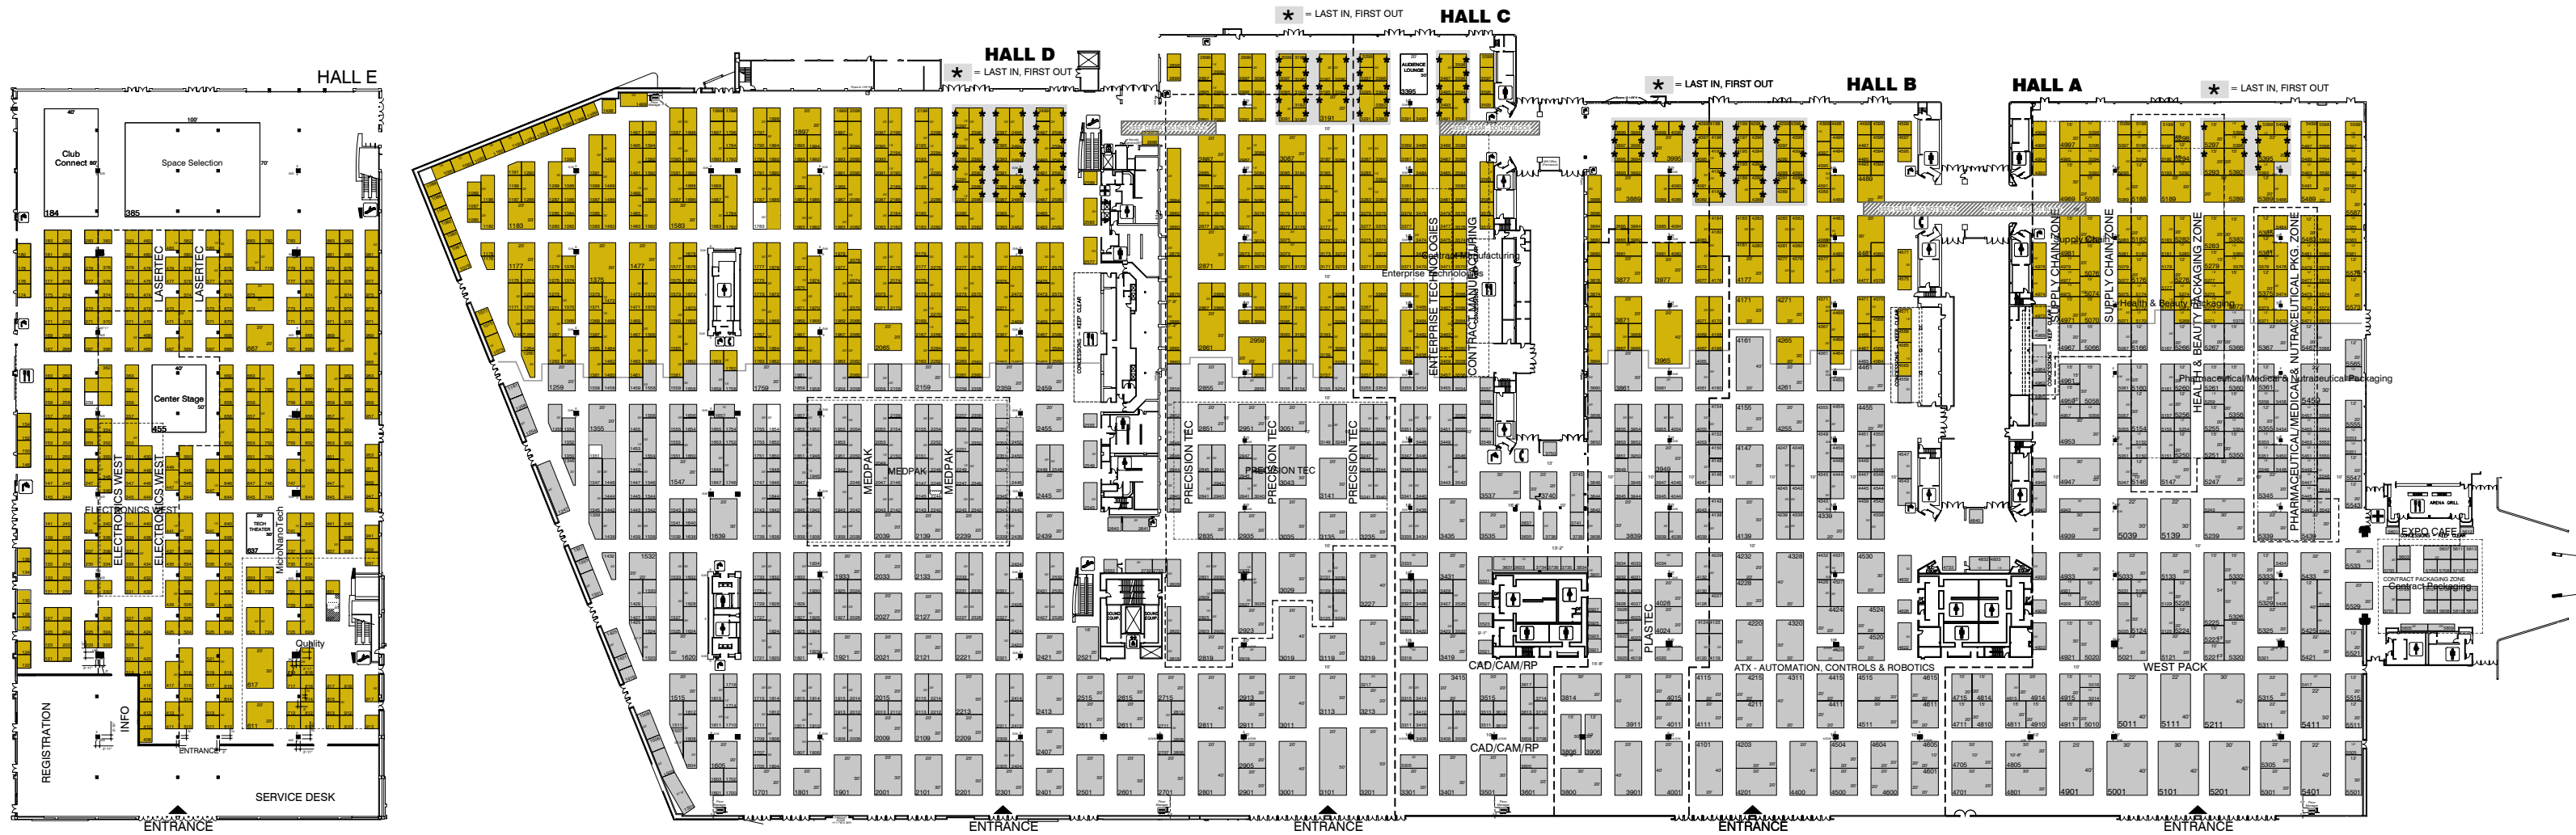

February 9-11, 2016 • Anaheim Convention Center • Anaheim, CA

NOTE:
BOOTHS CONTAINING
COLUMNS WITH FIRE
EXTINGUISHERS OR FIRE HOSES,
CANNOT BE BLOCKED ON THE
SIDE OF THE COLUMN MARKED
WITH 'FE' OR 'FH'.